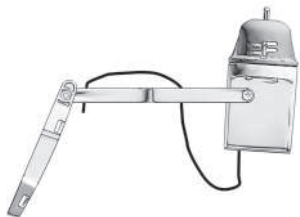

# ACQUA JACK for AMICO D (jack connection)

Irrigation  
Rain sensor

User manual

2 years warranty

x2

x2

Ø 8 mm

x2

Ø 10 mm

Ø 10 mm