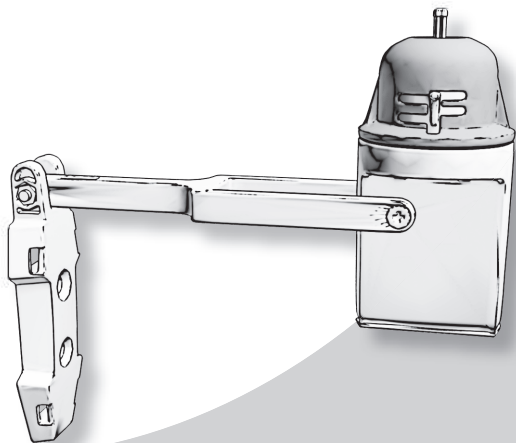

# ACQUA JACK for AMICO D (jack connection)

Irrigation  
Rain sensor

User manual

2 years warranty

x2

x2

Ø 8 mm

x2

Ø 10 mm

Ø 10 mm