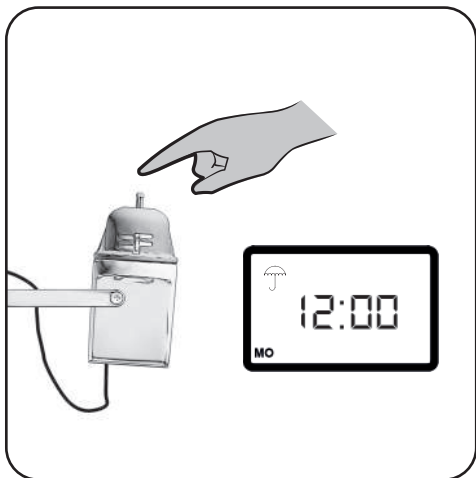

Connections: rain sensor

- **IT** Connessioni
- **EN** Connections
- **FR** Connexions
- **ES** Conexiones
- **EL** Συνδέσεις
- **PL** Połączenia
- **DE** Anschlüsse
- **RO** Conexiuni
- **SL** Povezave
- **SK** Spojení
- **BG** Връзки
- **TR** Bağlantılar
- **ZH** 连接
- **RU** Соединения
- **NO** Tilkoblinger
- **UK** З'єднання
- **HR** Spojevi
- **HU** Csatlakozások
- **CS** Spojevi
- **HE** חיבורים
- **TH** จุดเชื่อมต่อ
- **PT** Conexões